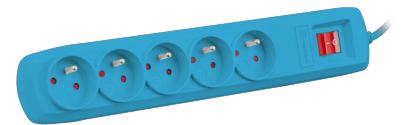

BERCY 400

SURGE PROTECTOR

PRODUCT FEATURES:

- Automatic circuit breaker
- Protection against short circuit, overload, and overvoltage
- Safety shutters provide additional protection against child access
- 5-year warranty
- Liability insurance
- 5 grounded sockets
- Housing made of non-flammable plastic
- Product made in Poland

PRODUCT SPECIFICATION:

Outlet type	Type E
Number of outlets	5
Plug type	Uni-schuko
Current rate	10 A
Cable length	150 cm
Type of fuse	Automatic
Fuse response time	25 ns
Power	2 300 W
Insurance	Yes
Amount of insurance	5 000 EUR, 20 000 PLN
Colour	Blue