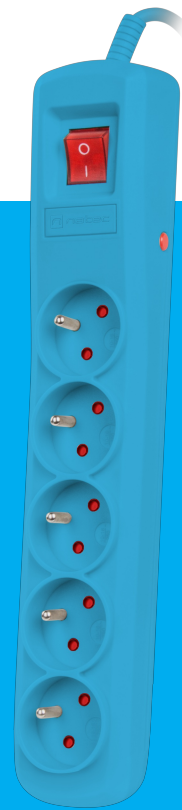

BERCY 400

SURGE PROTECTOR

PRODUCT FEATURES:

- Automatic circuit breaker
- Protection against short circuit, overload, and overvoltage
- Safety shutters provide additional protection against child access
- 5-year warranty
- Liability insurance
- 5 grounded sockets
- Housing made of non-flammable plastic
- Product made in Poland

PRODUCT SPECIFICATION:

Outlet type	Type E
Number of outlets	5
Plug type	Uni-schuko
Current rate	10 A
Cable length	150 cm
Type of fuse	Automatic
Fuse response time	25 ns
Power	2 300 W
Insurance	Yes
Amount of insurance	5 000 EUR, 20 000 PLN
Colour	Blue